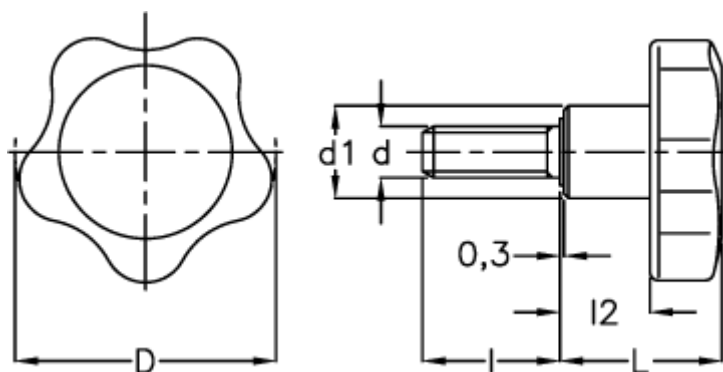

Article number: 2302166367

Description: E+G Lobe knobs  
VC.692/40 p-M8x50

## Measures

D = 40

d1 = 15

d 6g = M8

l = 50

L = 26

l2 = 14